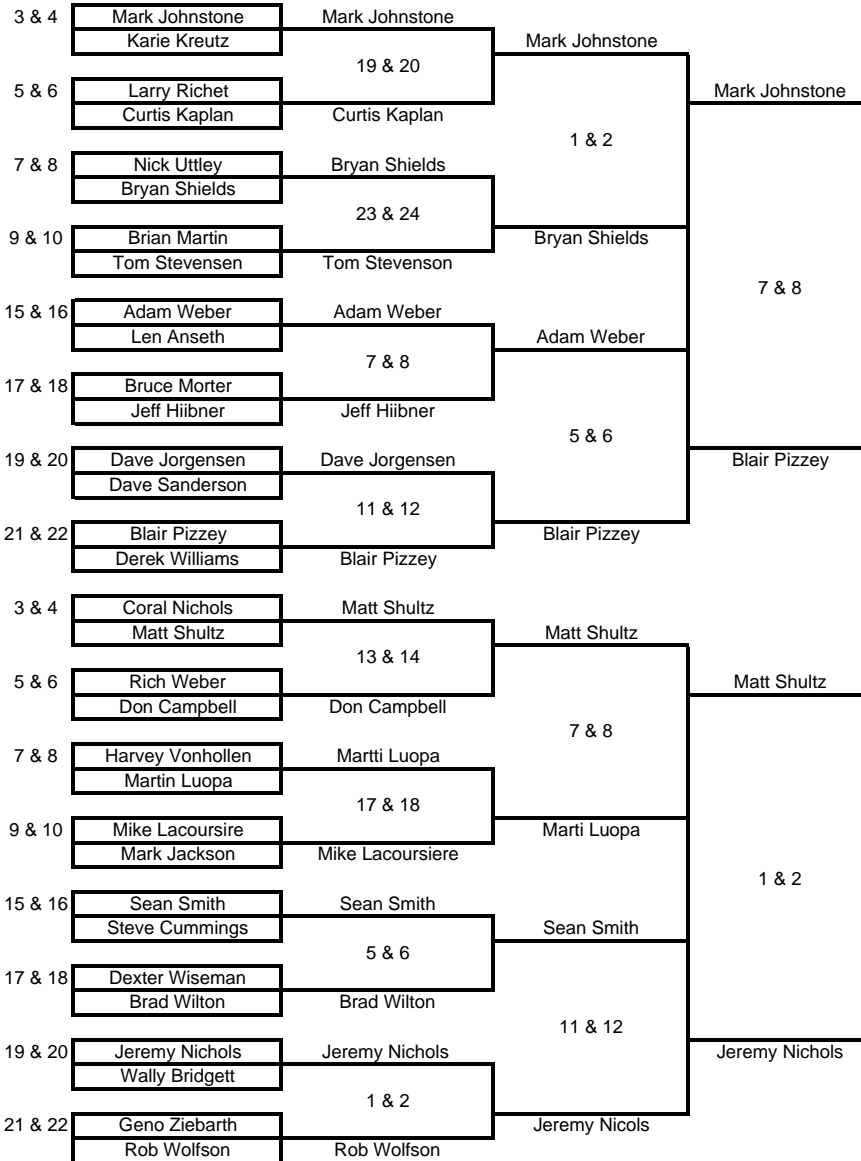

A 32'S

A 16'S

A 8'S

A 4'S

A SEMI

B SEMI

B 4'S

B 8'S

B 16'S

B 32'S

(score) denotes incomplete game

4th Annual Molson's TPG BOWL

December 1, 2, 3rd, 2006
 Callingwood Lanes
 Edmonton, Alberta

2006 Champion

BLAIR PIZZEY

(score) denotes incomplete game